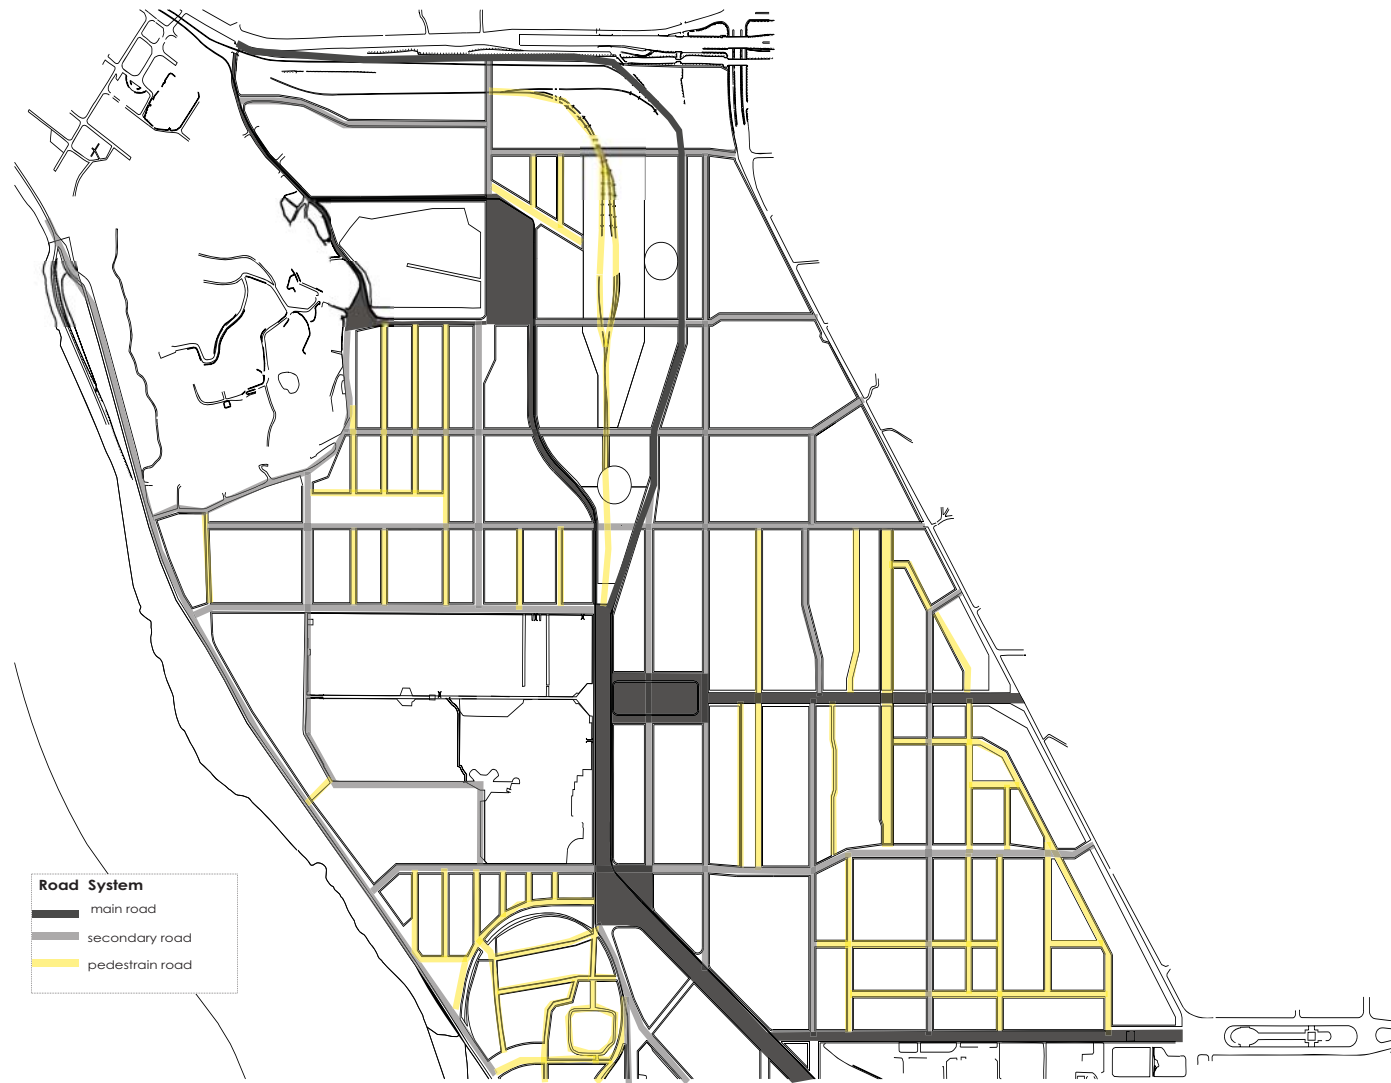

chinese text here

road network

MITsinghua Beijing Design Studio 2008

Group 5

Sandra Frem • Deborah Helaine Morris • Pamela Ritchot • Colin Zhao • Sara Zbegg