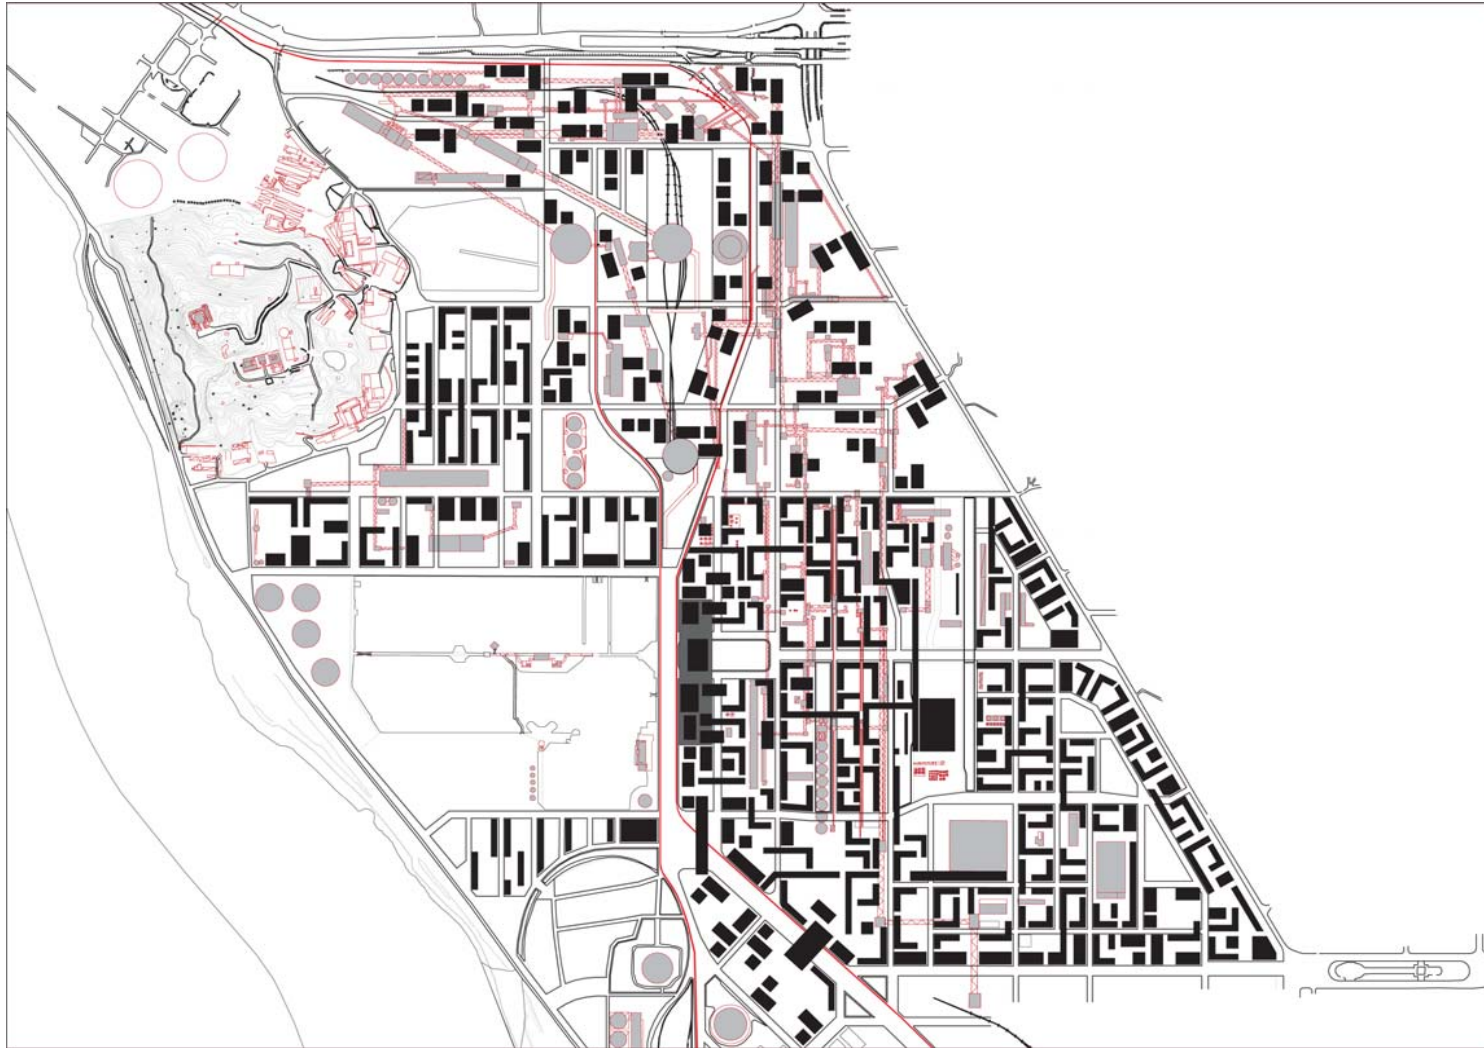

MITsinghua Beijing Design Studio 2008

Group 5

Sandra Frem • Deborah Helaine Morris • Pamela Ritchot • Colin Zhao • Sara Zeng