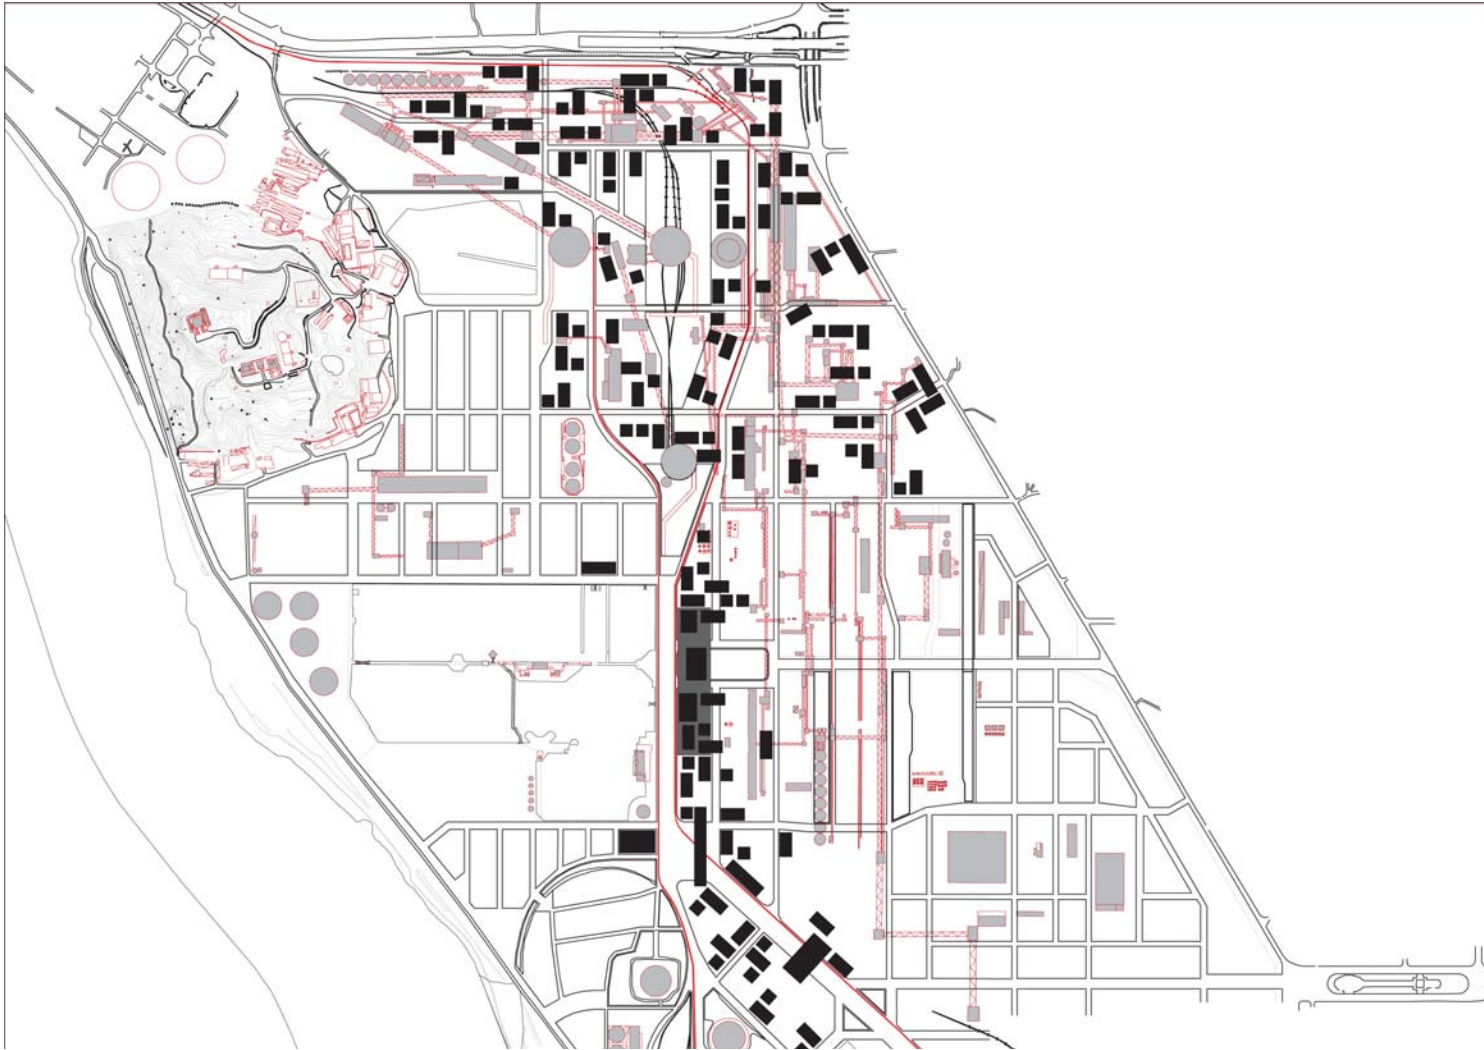

MITsinghua Beijing Design Studio 2008

Group 5

Sandra Frem • Deborah Helaine Morris • Pamela Ritchot • Colin Zhao • Sara Zæegg