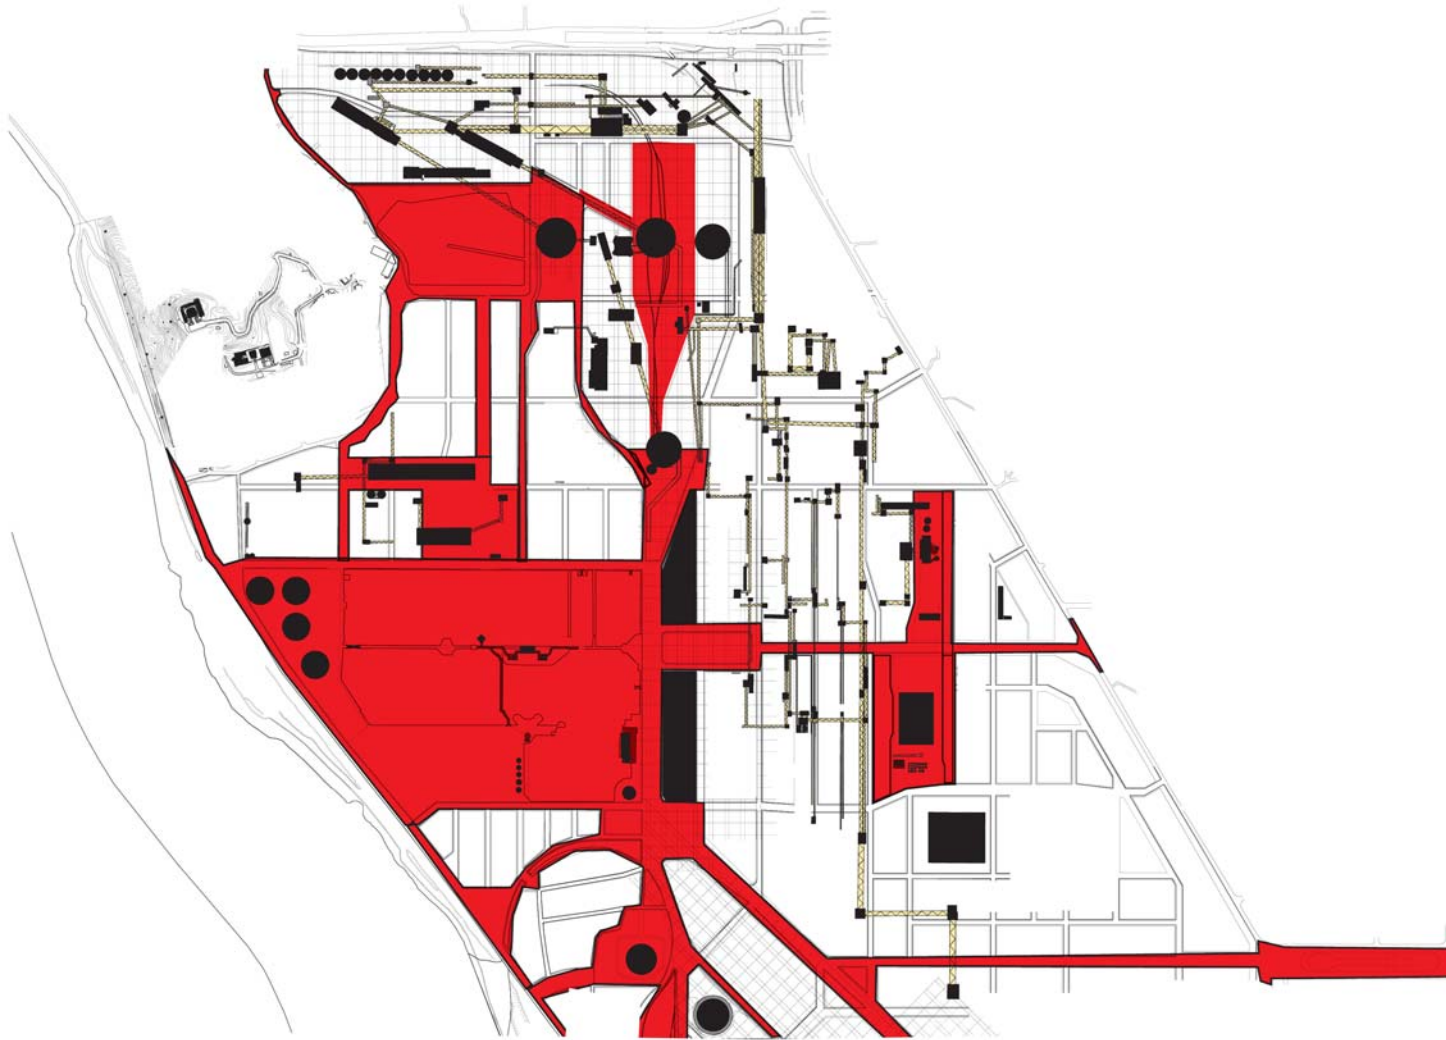

public spaces

MITsinghua Beijing Design Studio 2008

Group 5

Sandra Frem • Deborah Helaine Morris • Pamela Ritchot • Colin Zhao • Sara Zeng

project detail: the hub

MITsinghua Beijing Design Studio 2008

Group 5