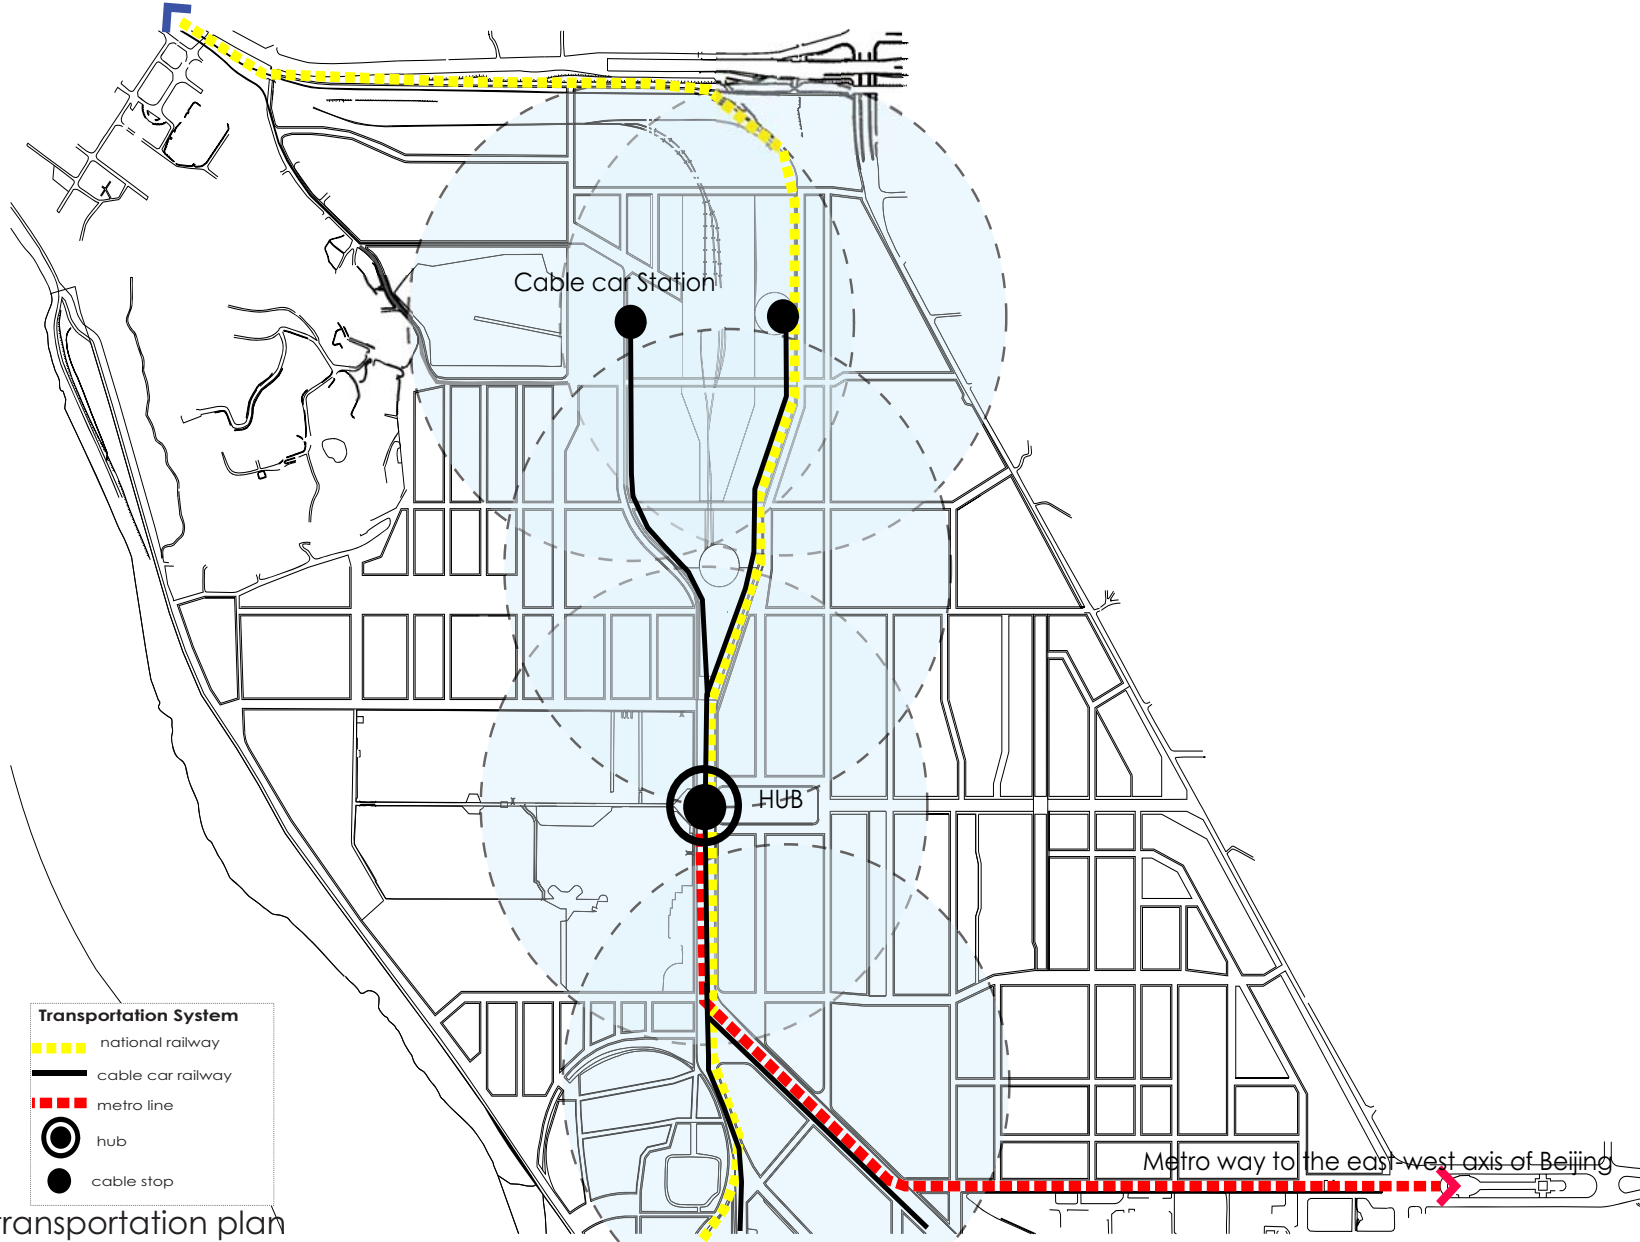

China Railway
National Railway to the Heilbei Province

transportation plan

MITsinghua Beijing Design Studio 2008

Group 5

Sandra Frem • Deborah Helaine Morris • Pamela Ritchot • Colin Zhao • Sara Zeng

illustrative plan