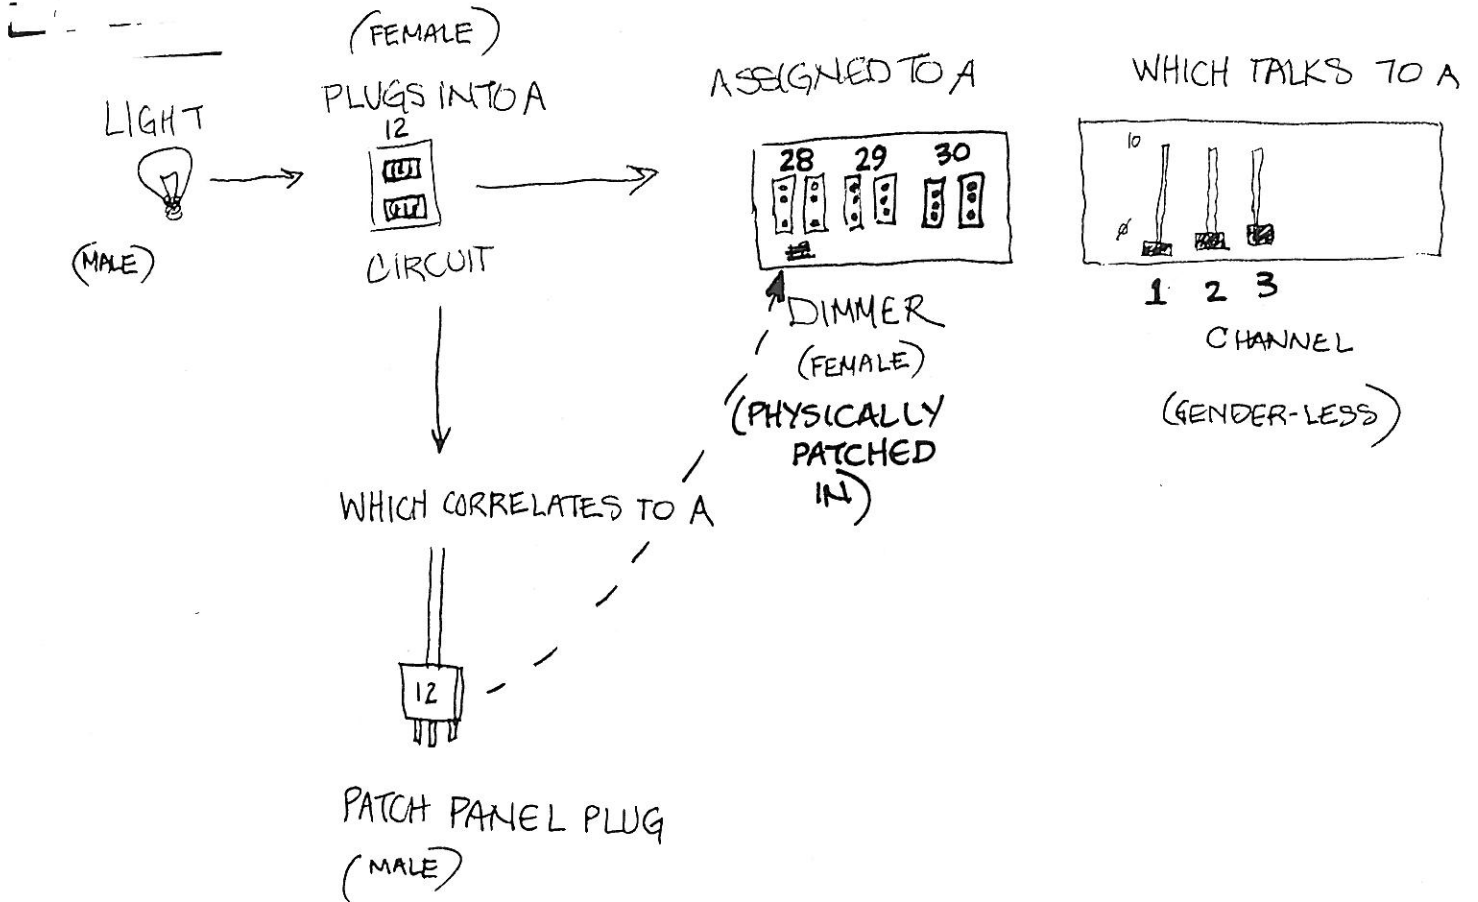

MIT OpenCourseWare
<http://ocw.mit.edu>

21M.606 Introduction to Stagecraft
Spring 2009

For information about citing these materials or our Terms of Use, visit: <http://ocw.mit.edu/terms>.

THEATRE POWER

OLD