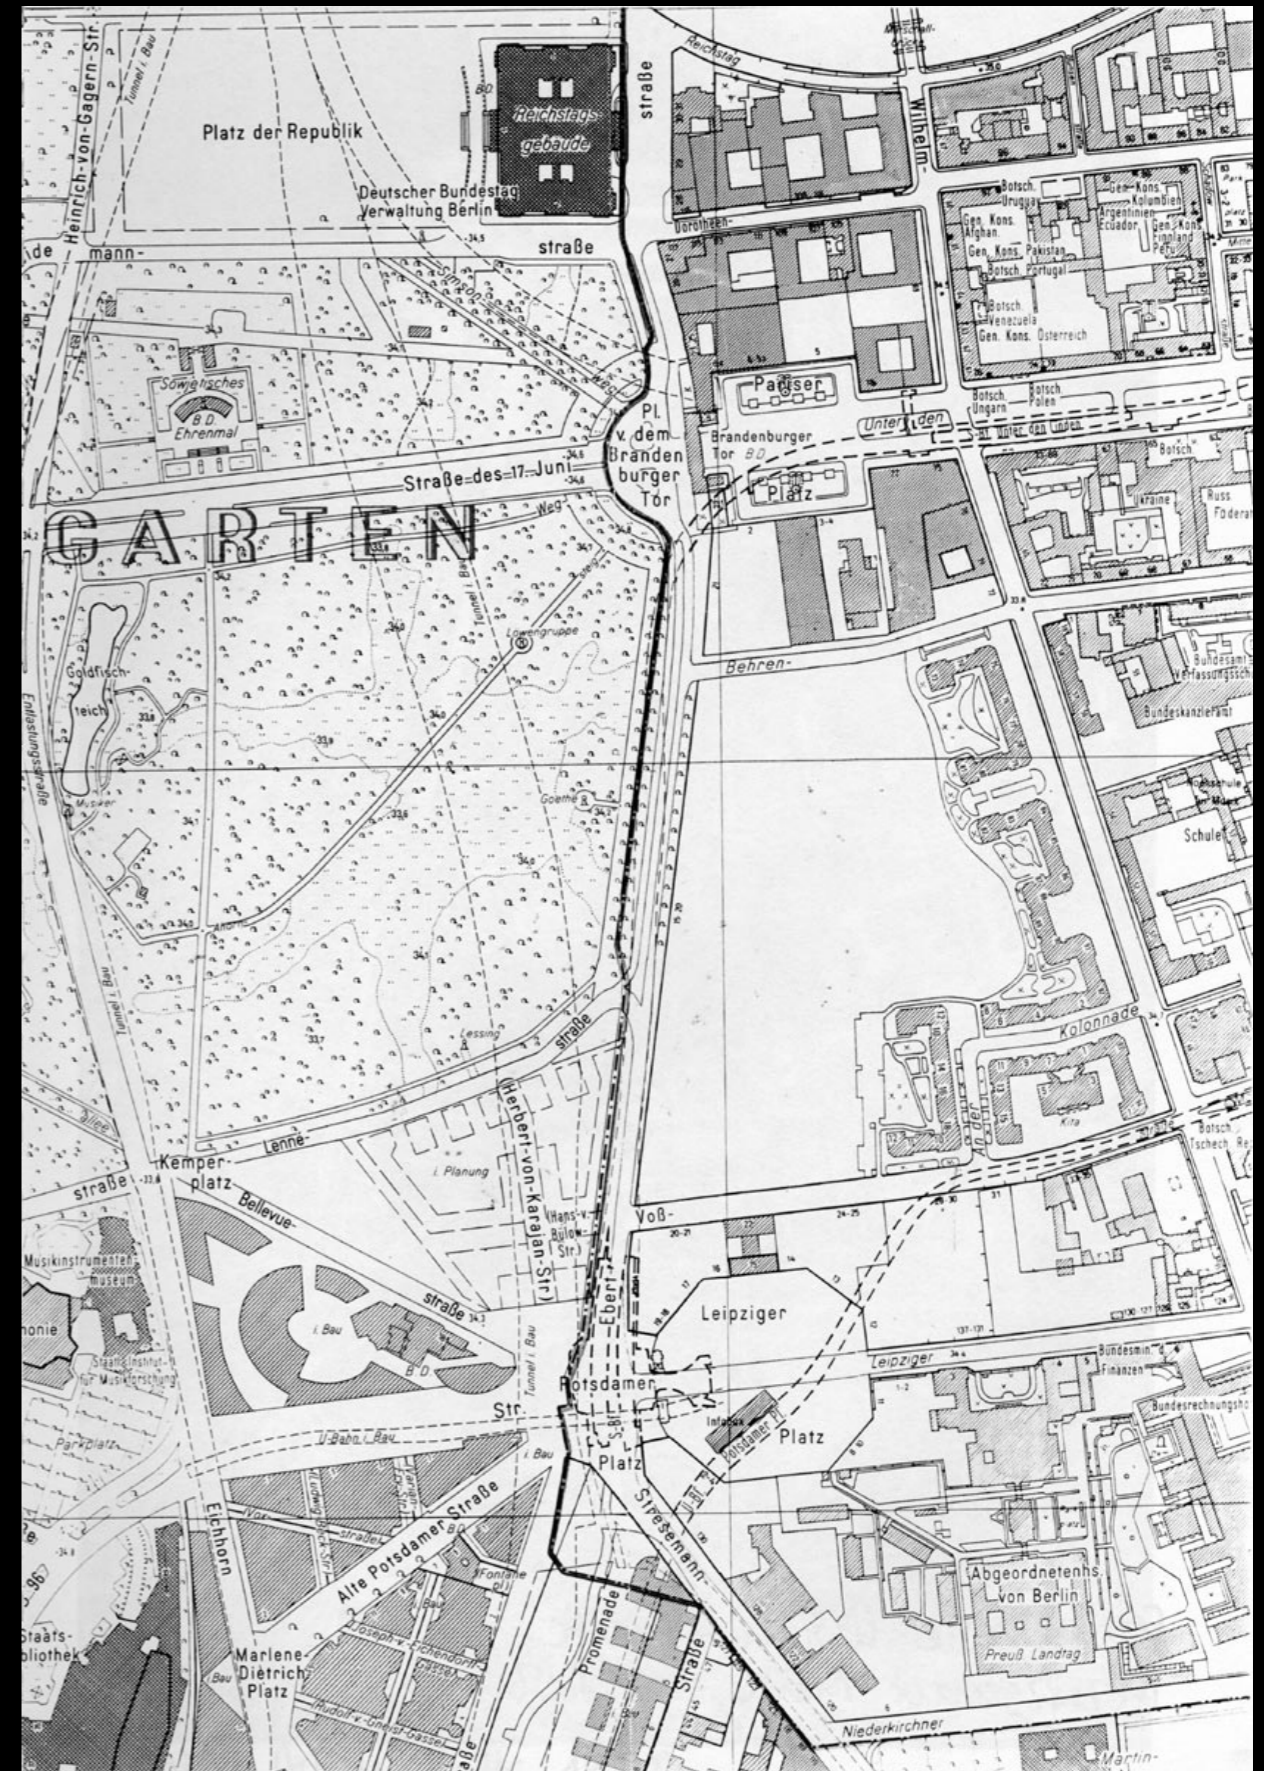

EISENMAN ARCHITECTS

MEMORIAL TO THE MURDERED JEWS OF EUROPE

BERLIN, GERMANY

MIT OpenCourseWare
<http://ocw.mit.edu>

21F.412 Texts, Topics, and Times in German Literature
Fall 2009

For information about citing these materials or our Terms of Use, visit: <http://ocw.mit.edu/terms>.