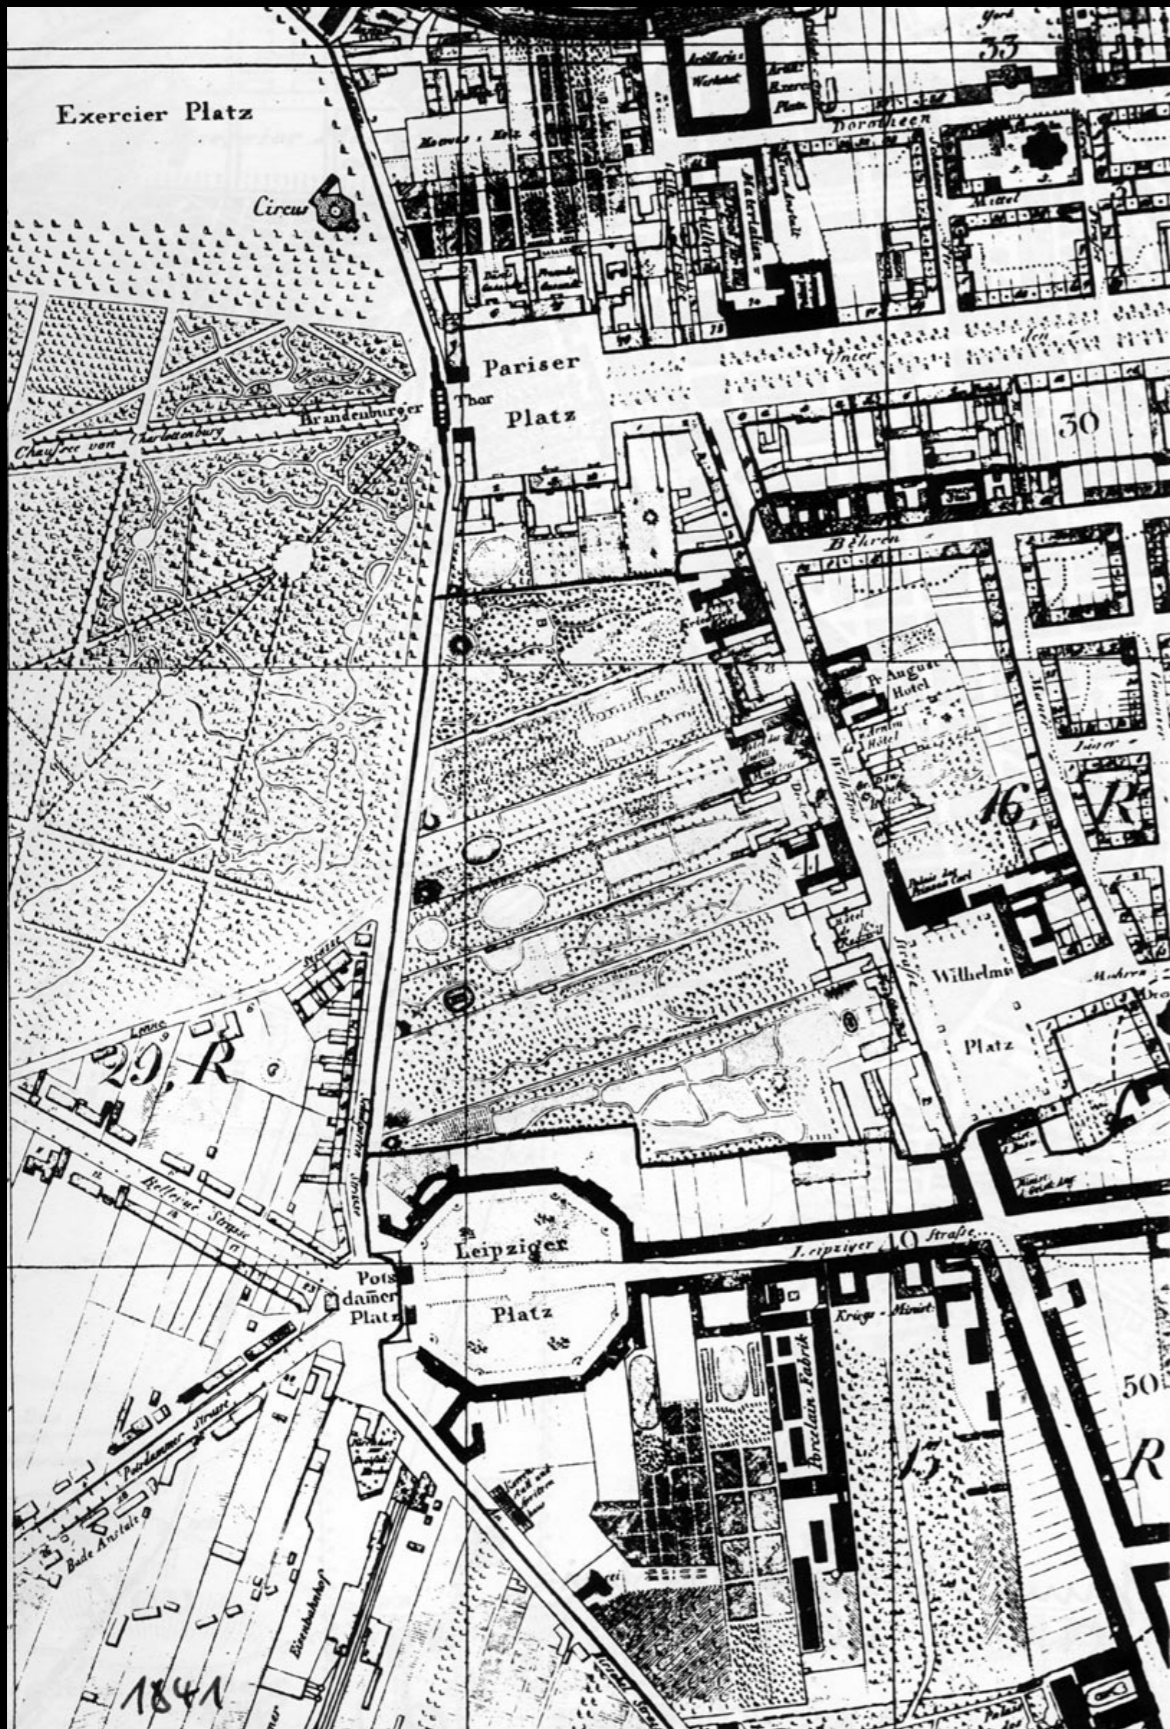

EISENMAN ARCHITECTS

MEMORIAL TO THE MURDERED JEWS OF EUROPE

BERLIN, GERMANY

MIT OpenCourseWare
<http://ocw.mit.edu>

21F.412 Texts, Topics, and Times in German Literature
Fall 2009

For information about citing these materials or our Terms of Use, visit: <http://ocw.mit.edu/terms>.