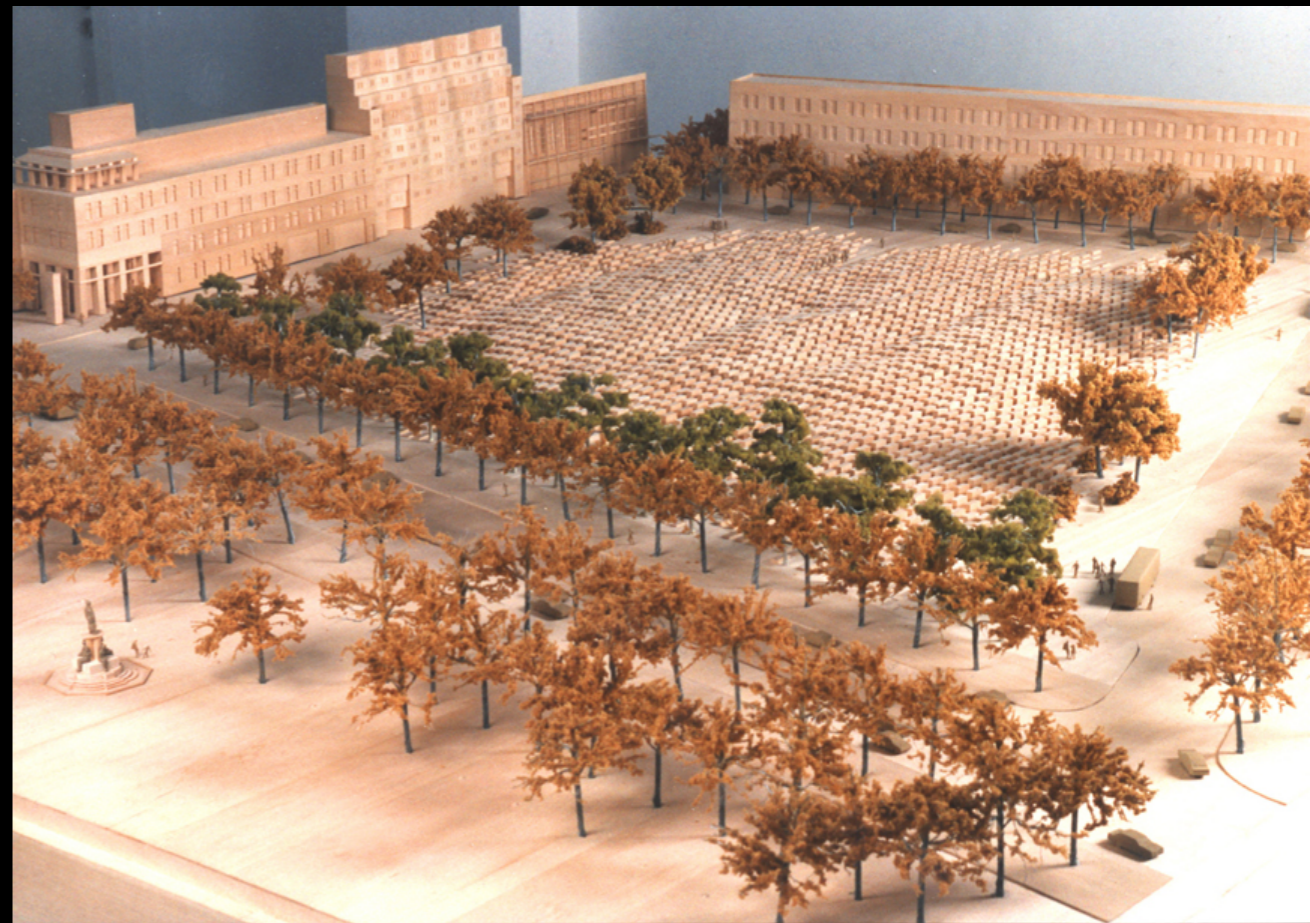

EISENMAN ARCHITECTS

MEMORIAL TO THE MURDERED JEWS OF EUROPE

BERLIN, GERMANY

MIT OpenCourseWare
<http://ocw.mit.edu>

21F.412 Texts, Topics, and Times in German Literature
Fall 2009

For information about citing these materials or our Terms of Use, visit: <http://ocw.mit.edu/terms>.