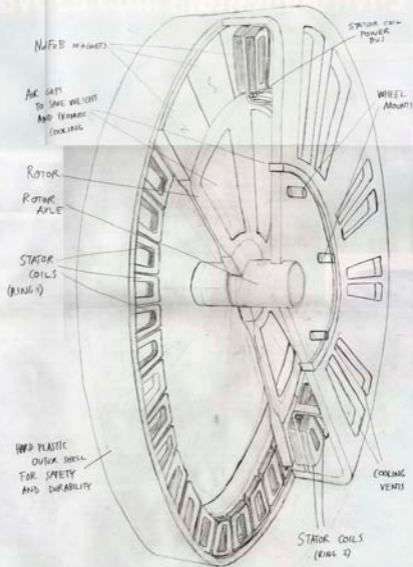

HUB MOTOR - CUTAWAY VIEW

MAT PEDDE
HARVEY LANG
ERIC CUNNER